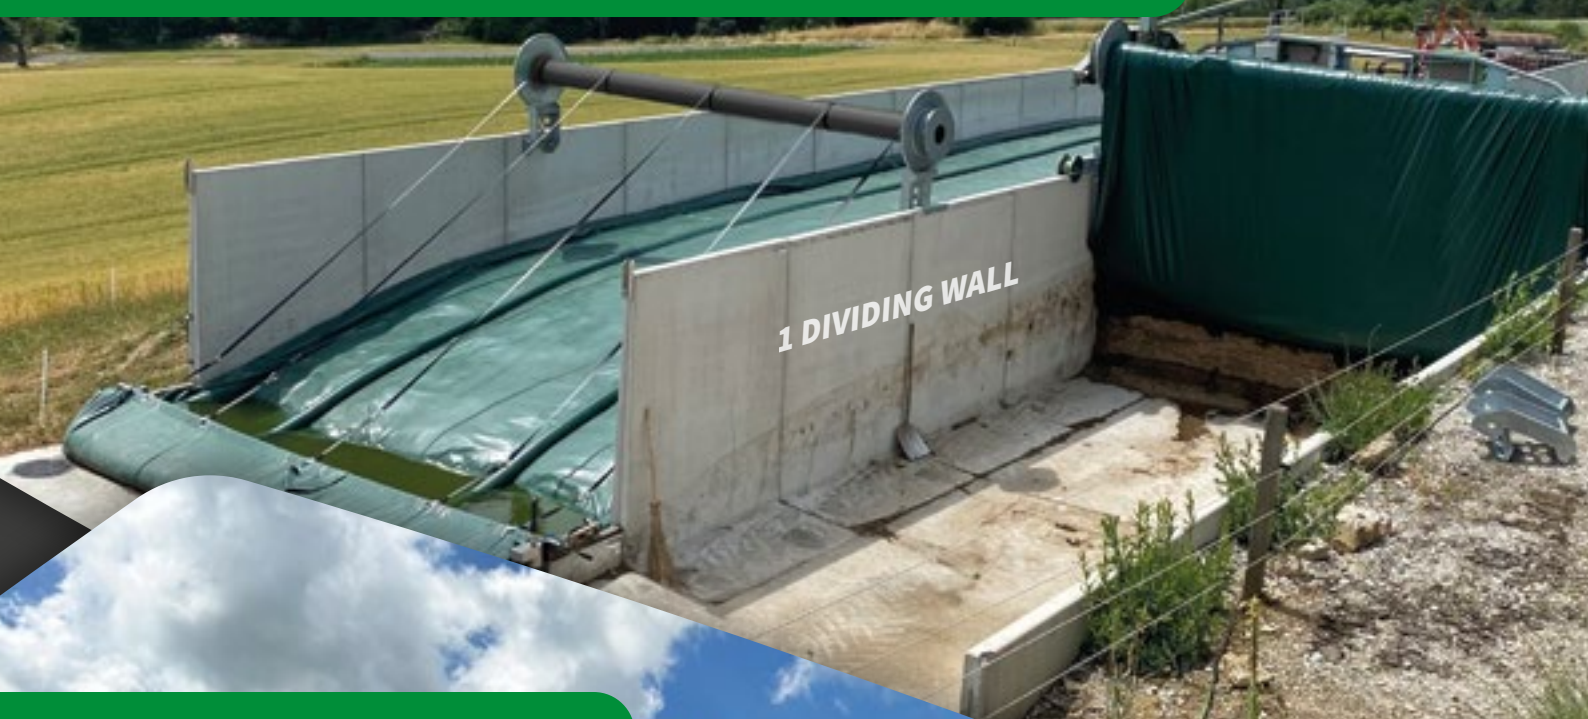

EASY SILAGE

Over 20 years of experience

FEED MANAGEMENT

- With 200% or 150% system
- 365 days stable high-quality feed
- High yield of own roughage
- Precision lasagne concept
- Perfect sealing with water hoses
- Labour saving and pleasure
- Sustainable covering

WATER STORAGE

Now also possible
without salt water

LASAGNE SYSTEM 5-CUT SILAGE, 1X CORN AND ON TOP OF THAT FALL SILAGE

TOP YIELD OF OWN ROUGHAGE

COVER WITH WATER HOSES

FEED SILO

SILAGE SILO

 WE WILL CALCULATE
YOUR IDEAL SILO SIZE
WITH COVER SYSTEM

WE OFFER UNIQUE SOLUTIONS
FOR EVERY SITUATION

RAIL SYSTEM WITH CHANGEABLE ROLLER AND MOVABLE BY TELESCOPIC HANDLER

PORTAL SYSTEM WITH FIXED ROLLER

PORTAL SYSTEM WITH CHANGEABLE ROLLER

**NEW !
NICOLAES
D.DRIVE**